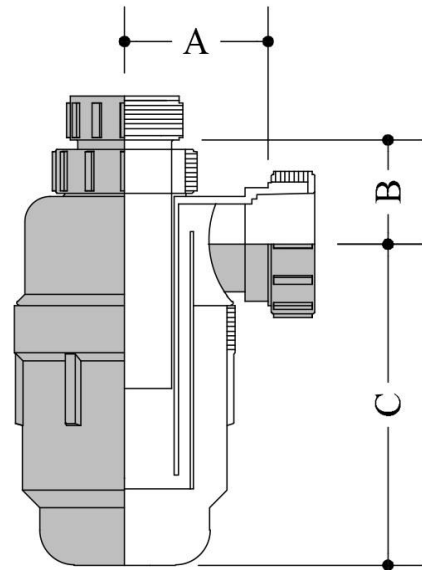

Legend

LT 781R

Resealing Bottle Trap

再封式瓶式聚水器

Model No.	Nom. Size (mm)	Anti-Siphon	Water Seal (mm)	Adjustable tube inlet	Adjustable tube outlet	Compression joint outlet	A (mm)	B (mm)	C (mm)
LT 781R	40	*	80	*		*	56	46-150	139
LT 782R	32	*	80	*		*	56	46-150	139