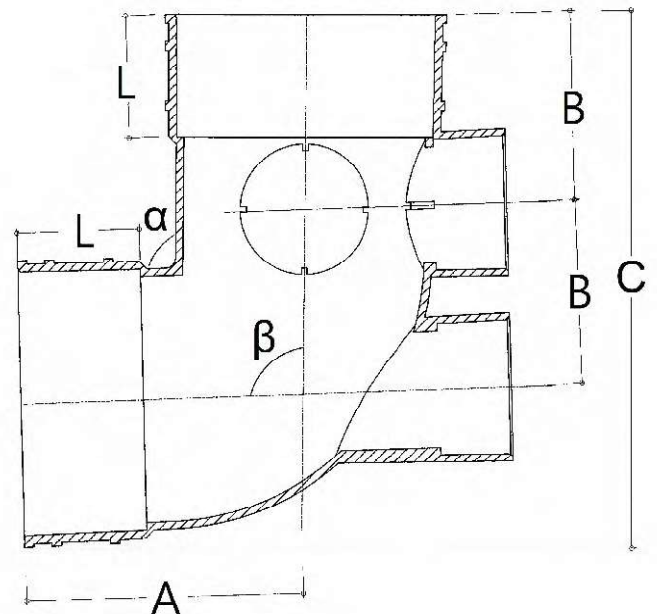

## Multipurpose High Vent Elbow

CODE	SIZE	$\alpha$	$\beta$	L	A	B	C	Socket	Ctn Qty
MV-422	100 x 50	90°	92°	52	112	81	222	F & F	10

\*2 nos. of plugs are included for an elbow